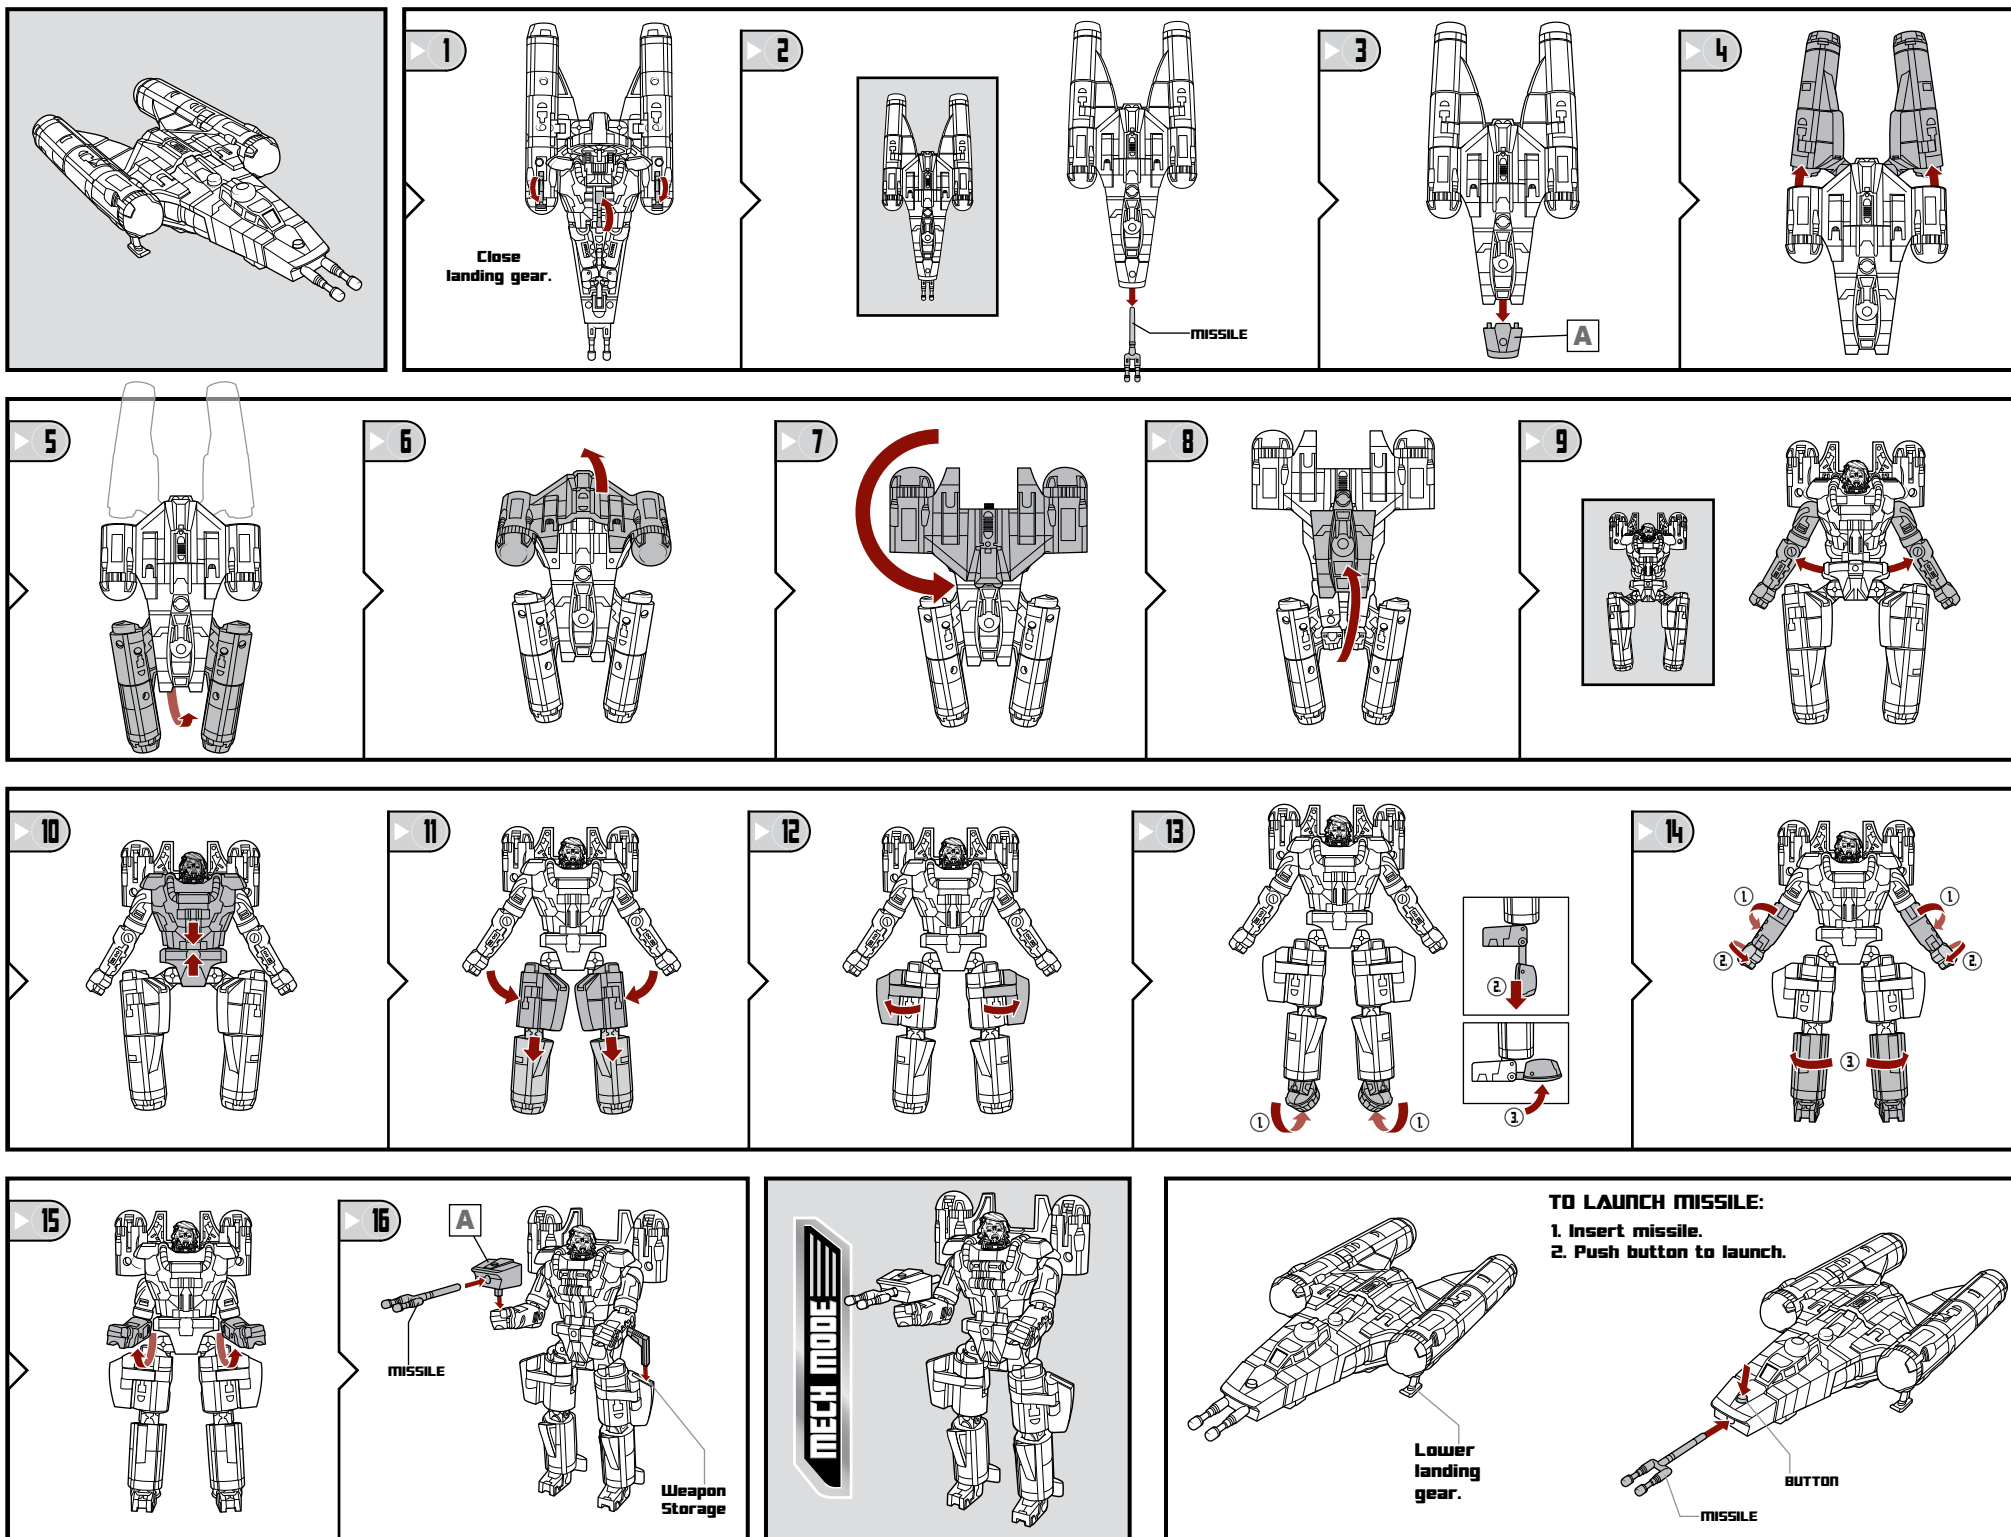

TRANSFORMERS CROSSOVERS™

STAR WARS®

ANAKIN SKYWALKER™
Y-WING BOMBER™

NOTE: Some parts are made to detach if excessive force is applied and are designed to be reattached if separation occurs. Adult supervision may be necessary for younger children.

WARNING:

CHOKING HAZARD—Small parts.
Not for children under 3 years.

AGES 5+

94091/85772 Asst.

CHANGING TO MECH

P/N 6993810000

Some poses may require hand support. Product and colors may vary.
© 2009 Lucasfilm Ltd. & © or TM where indicated. All Rights Reserved.
® and/or TM & © 2009 Hasbro. All Rights Reserved.
TM & © denote U.S. Trademarks.
Manufactured under license from Tomy Company, Ltd.

Reverse order of instructions to convert
back into vehicle.

Not suitable for children
under 3 years because of
small parts – choking hazard.